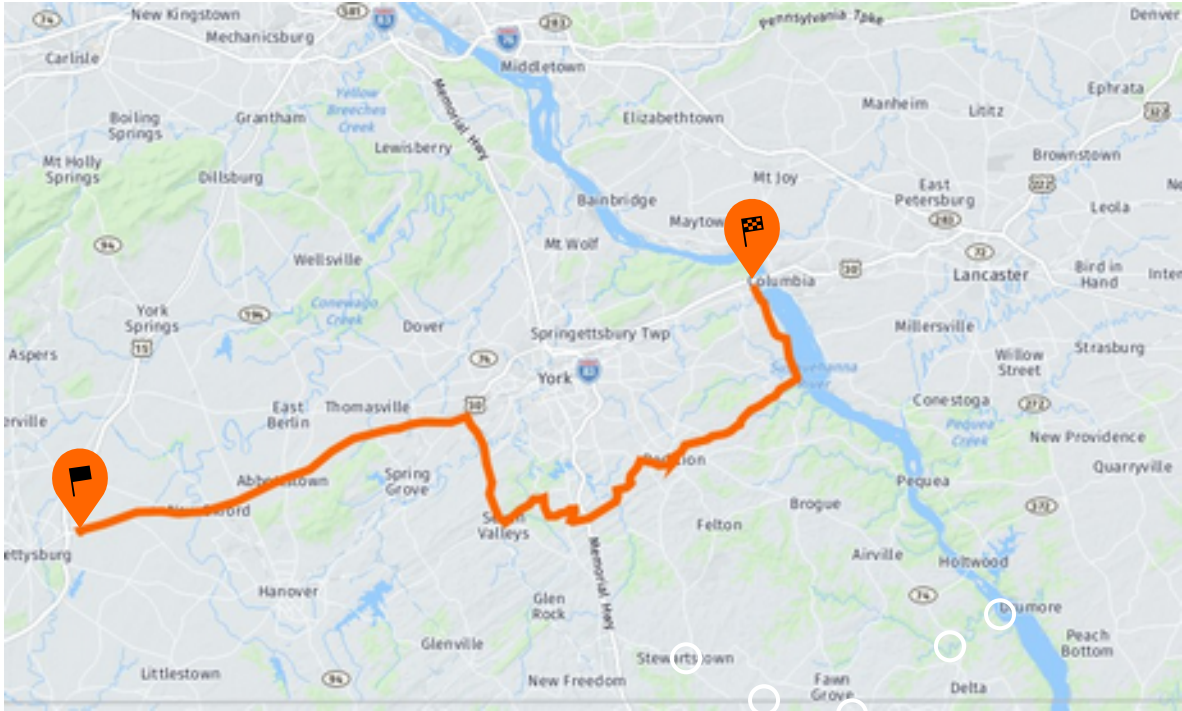

Battlefield H-D to John Wright Restaurant

54 mi / 1h 37m

[battlefield_to_johnwright.gpx](#)

© 1987–2018 HERE | Terms of use

- ↑
●
Start at 21 Cavalry Field Rd
21 Cavalry Field Rd, Gettysburg PA, 17325
0.1 mi / 1m

- ↷
Turn right onto York Rd (US-30)
6.9 mi / 10m

- ↑
Pass 2 roundabouts and continue on E King St (US-30)
14.3 mi / 23m

↷ Turn right onto Trinity Rd (PA-616) 1.8 mi / 2m

↑ Continue on N Main St (PA-616) 0.9 mi / 1m

↷ Turn right onto Reynolds Mill Rd (PA-214) 2.5 mi / 4m

↷ Turn right onto N Main St (PA-214) 0.7 mi / 1m

↶ Turn left onto E Ore St (PA-214) 0.1 mi / 1m

↑ Continue on Dunkard Valley Rd (PA-214) 2.5 mi / 3m

↑ Continue on E Berlin Rd (PA-234) 3 mi / 3m

↶ Turn left onto Stoney Point Rd (PA-394) 0.8 mi / 1m

↑ Continue on Hunterstown-Hampton Rd (PA-394) 5.8 mi / 11m

↶ Turn slightly left onto Hunterstown-Hampton Rd (PA-394) 0.6 mi / 1m