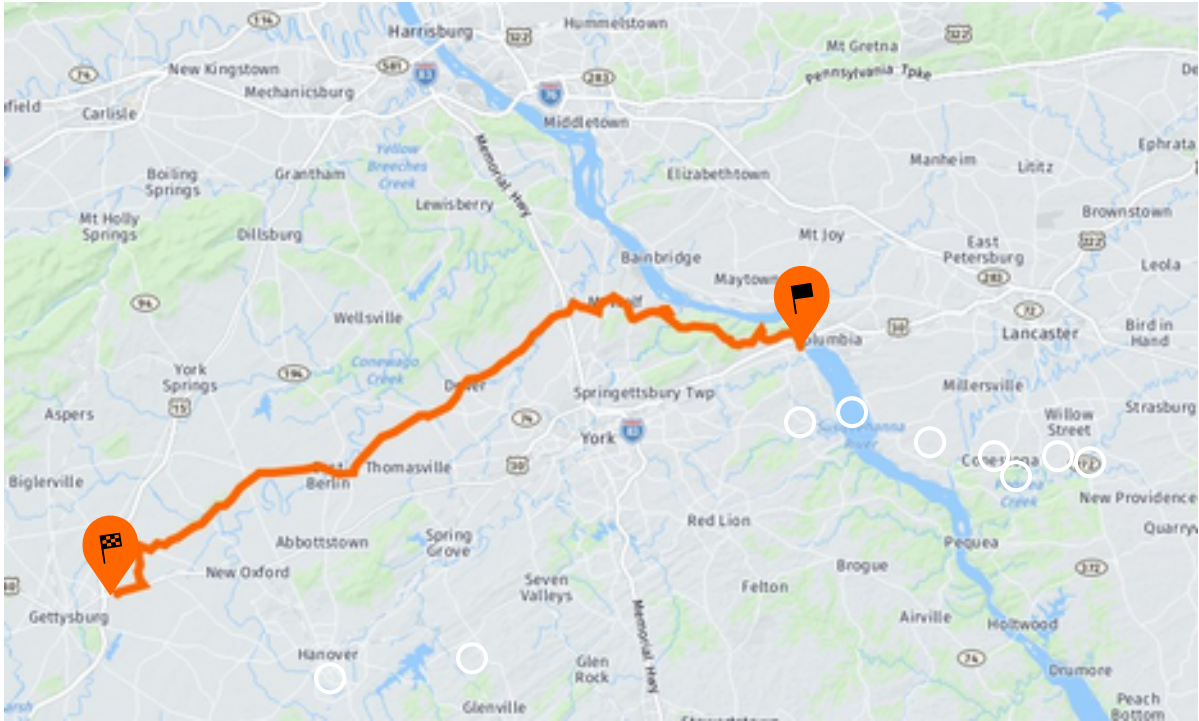

- ↷
Turn right onto York Rd (US-30)
6.9 mi / 10m

- ↑
Pass 2 roundabouts and continue on E King St (US-30)
14.3 mi / 23m

↷ Turn right onto Trinity Rd (PA-616) 1.8 mi / 2m

↑ Continue on N Main St (PA-616) 0.9 mi / 1m

Your destination is on the right.

John Wright Restaurant to Battlefield H-D

47 mi / 1h 34m

[johnwright_to_battlefield.gpx](#)

© 1987–2018 HERE | Terms of use

- ↑
Start at John Wright Restaurant
221 N Front St, Wrightsville PA, 17368
0.9 mi / 2m
- ↶
Head toward Walnut St on N Front St

↶ Turn left onto Furnace Rd 0.2 mi / 1m

↑ Continue on Furnace Rd 3.8 mi / 7m

↶ Turn left onto Codorus Furnace Rd 1.6 mi / 3m

↷ Turn slightly right onto Codorus Furnace Rd 0.6 mi / 1m

↷ Turn right onto N Sherman St Ext (PA-24) 1.1 mi / 2m

↑ Continue on E Berlin Rd (PA-234) 3 mi / 3m

↶ Turn left onto Stoney Point Rd (PA-394) 0.8 mi / 1m

↑ Continue on Hunterstown-Hampton Rd (PA-394) 5.8 mi / 11m

↶ Turn slightly left onto Hunterstown-Hampton Rd (PA-394) 0.6 mi / 1m