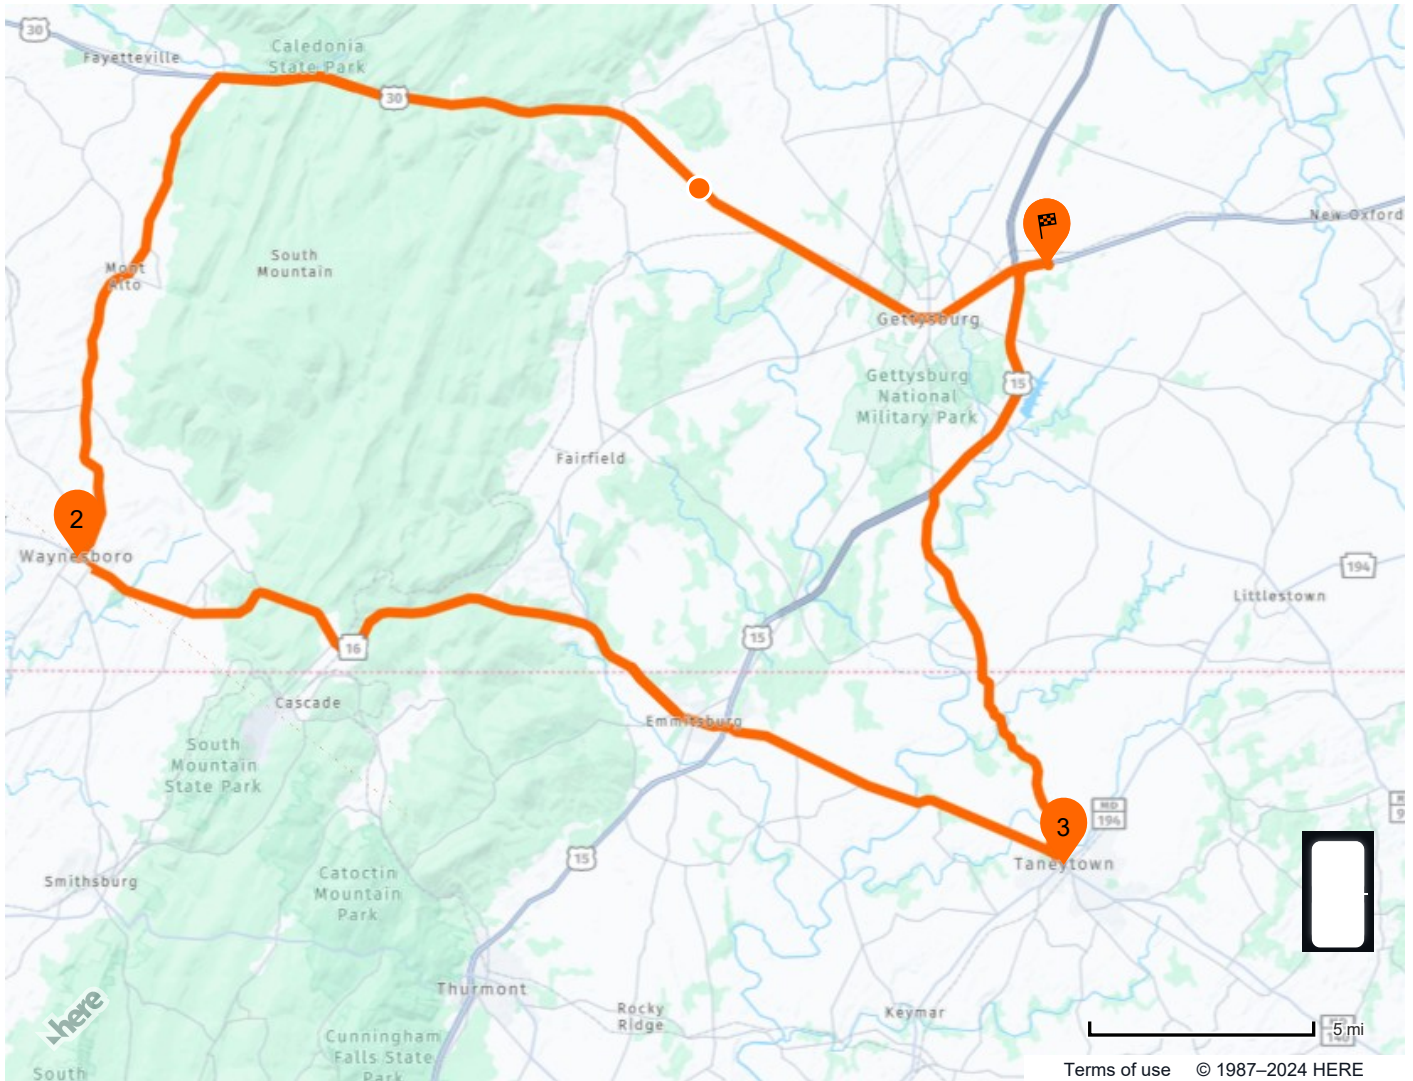

# BattlefieldMD Loop

72 mi / 1 hr 47 min

## GPX File

Terms of use © 1987–2024 HERE

Start at Battle eld Harley-Davidson  
 16 Cavalry Field Rd, Gettysburg, PA 17325-8203, United States

Head toward York Rd on Cavalry Field Rd. Go for 266 ft.  
 Ride Segment: 32 mi / 53 min

0.1 mi / 1 min

Turn left onto York Rd (US-30). Go for 2.9 mi.

2.9 mi / 7 min

Take the 2nd exit from Lincoln Sq roundabout onto Chambersburg St (US-30). Go for 0.3 mi.

0.3 mi / 1 min

Turn right onto Buford Ave (US-30). Go for 16.7 mi.

---

**2** Arrive at Waynesboro, PA, United States

---

Start at Waynesboro, PA, United States		
↑	Head toward N Mulberry St on W Main St (PA-16). Go for 14.1 mi. Ride Segment: 25 mi / 34 min	14.1 mi / 19 min