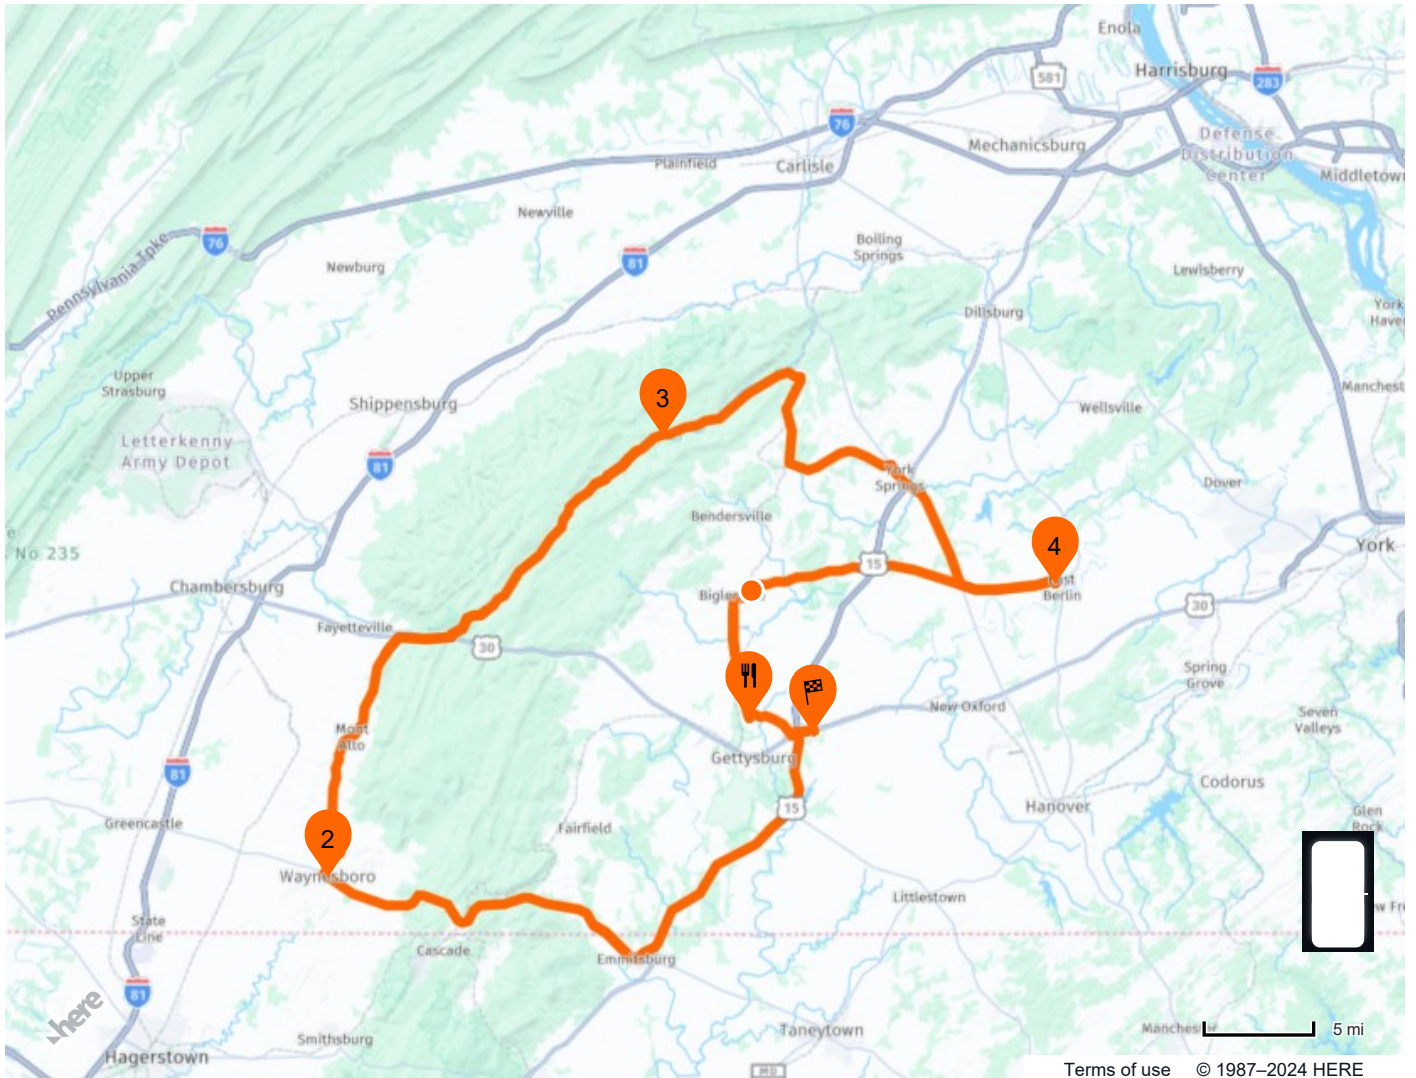

BBQ/Ice Cream Loop

107 mi / 2 hr 31 min

GPX File

Terms of use © 1987–2024 HERE

Start at Battle eld Harley-Davidson
 16 Cavalry Field Rd, Gettysburg, PA 17325-8203, United States

Head toward York Rd on Cavalry Field Rd. Go for 266 ft.
 Ride Segment: 30 mi / 41 min

0.1 mi / 1
 min

Turn left onto York Rd (US-30). Go for 0.7 mi.

0.7 mi / 1
 min

Take ramp onto US-15 S toward Frederick. Go for 11.8 mi.

11.8 mi / 11
 min

Continue on Catoclin Mountain Hwy (US-15 S). Go for 0.5 mi.

0.5 mi / 1
 min

Turn right onto N Seton Ave. Go for 1.1 mi.

1.1 mi / 2
 min

↷	Turn right onto W Main St (MD-140). Go for 1.7 mi.	1.7 mi / 3 min
↑	Continue on Waynesboro Pike (PA-16). Go for 14.1 mi.	14.1 mi / 21 min
2 Arrive at Waynesboro, PA, United States		
↑	Start at Waynesboro, PA, United States	
⊙	Head toward S Mulberry St on W Main St (PA-16). Go for 0.2 mi. Ride Segment: 27 mi / 41 min	0.2 mi / 1 min
↷	Turn right onto N Grant St (PA-316). Go for 0.5 mi.	0.5 mi / 1 min
↷	Turn right onto Orchard Rd. Go for 0.7 mi.	0.7 mi / 1 min
↶	Turn left onto Anthony Hwy (PA-997). Go for 10.4 mi.	10.4 mi / 16 min
↷	Turn right onto Lincoln Way E (US-30). Go for 2.3 mi.	2.3 mi / 3 min
↶	Turn left onto Pine Grove Rd (PA-233 N). Go for 13.3 mi.	13.3 mi / 18 min
3 Arrive at Pine Grove Furnace State Park, 1100 Pine Grove Rd, Gardners, PA 17324-8837, United States Your destination is on the right.		
↑	Start at Pine Grove Furnace State Park, 1100 Pine Grove Rd, Gardners, PA 17324-8837, United States	
⊙	Head toward Centerville Rd on Pine Grove Rd (PA-233). Go for 131 ft. Ride Segment: 26 mi / 35 min	0 mi / 1 min
↑	Continue on Pine Grove Rd. Go for 6.7 mi.	6.7 mi / 9 min
↷	Turn right onto Carlisle Rd (PA-34). Go for 3.9 mi.	3.9 mi / 4 min
↶	Turn left onto Idaville-York Springs Rd. Go for 4.9 mi.	4.9 mi / 6 min
↷	Turn right onto Main St (PA-94). Go for 6.1 mi.	6.1 mi / 8 min
↶	Turn left onto E Berlin Rd (PA-234). Go for 3.9 mi.	3.9 mi / 4 min
↑	Continue on W King St (PA-234). Go for 0.3 mi.	0.3 mi / 1 min