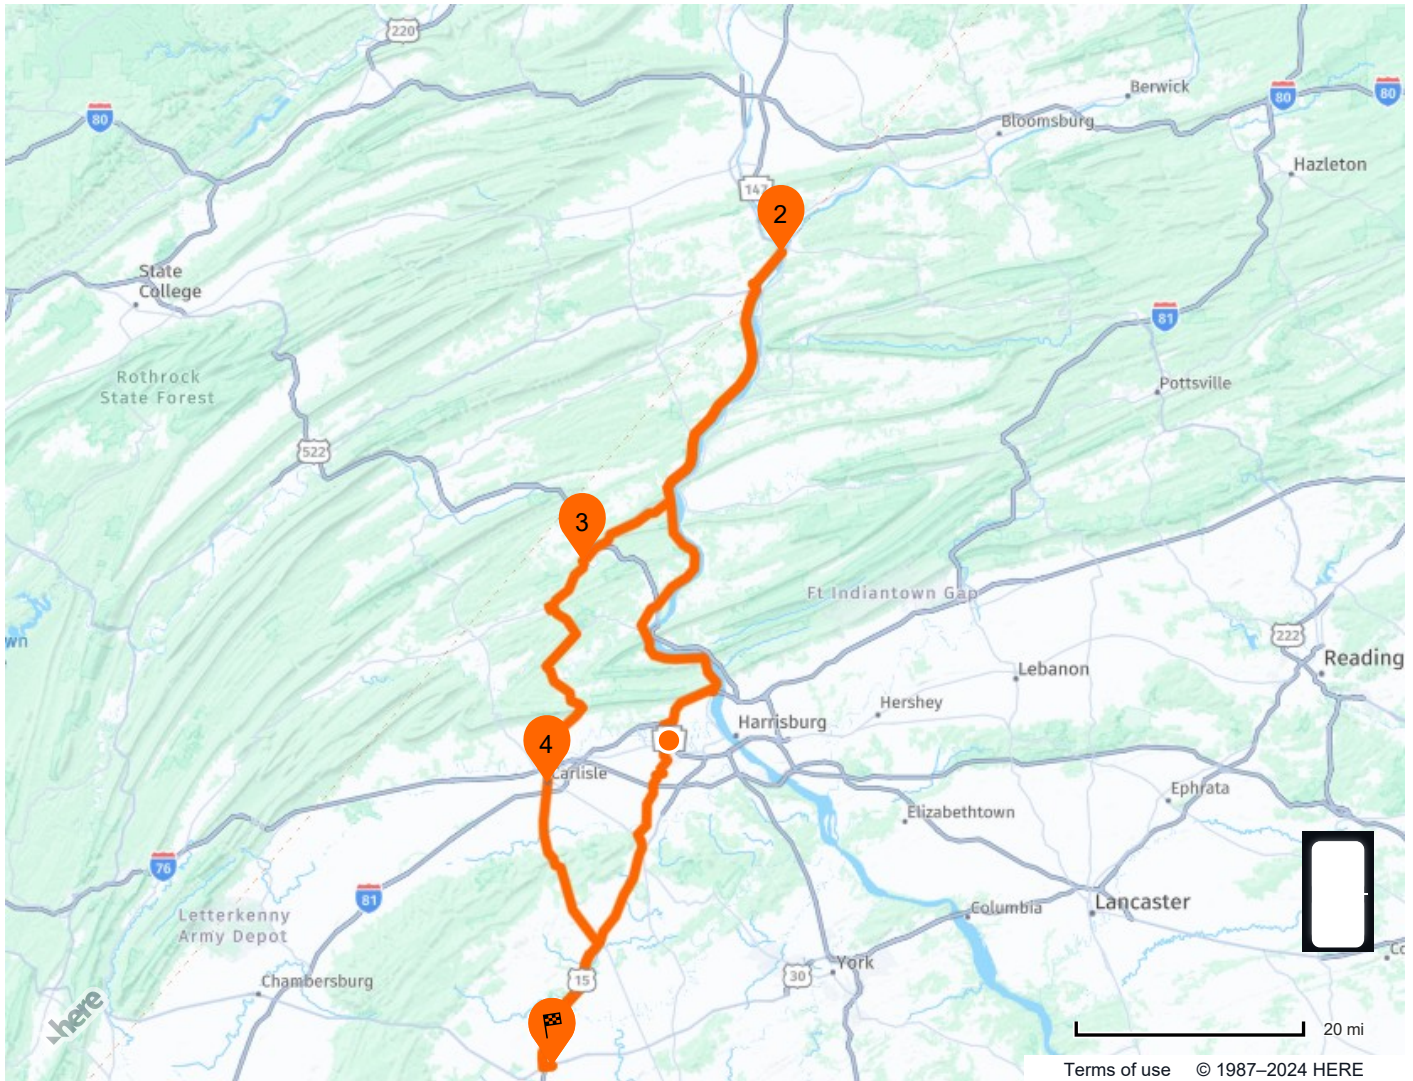

Skeeters BBQ (No Ferry)

182 mi / 3 hr 58 min

GPX File

Start at Battle eld Harley-Davidson
 16 Cavalry Field Rd, Gettysburg, PA 17325-8203, United States

Head toward York Rd on Cavalry Field Rd. Go for 266 ft.
 Ride Segment: 93 mi / 2 hr 2 min

0.1 mi / 1 min

Turn left onto York Rd (US-30). Go for 0.6 mi.

0.6 mi / 1 min

Take ramp onto US-15 N toward Harrisburg. Go for 21.2 mi.

21 mi / 22 min

Turn left onto Carlisle Rd (PA-74). Go for 1.2 mi.

1.2 mi / 2 min

-  Turn right onto Lambs Gap Rd. Go for 0.9 mi. 0.9 mi / 1 min

-  Turn right onto Creekview Rd. Go for 0.7 mi. 0.7 mi / 1 min

-  Turn left and take ramp onto PA-581 W (Harrisburg Expy) toward Harrisburg/I-81/Carlisle. Go for 1.0 mi. 1 mi / 1 min

4 Arrive at Carlisle, PA, United States

- ↑ Start at Carlisle, PA, United States
 Head toward W Church Ave on S Hanover St (PA-34). Go for 15.3 mi. 15.3 mi / 23 min
 Ride Segment: 29 mi / 36 min
- ↶ Turn left and take ramp onto US-15 S toward Gettysburg. Go for 12.0 mi. 12 mi / 10 min
- ↷ Take the exit toward US-30 E. Go for 0.4 mi. 0.4 mi / 1 min
- ↶ Turn left onto York Rd (US-30). Go for 0.8 mi. 0.8 mi / 1 min
- ↷ Turn right onto Cavalry Field Rd. Go for 266 ft. 0.1 mi / 1 min